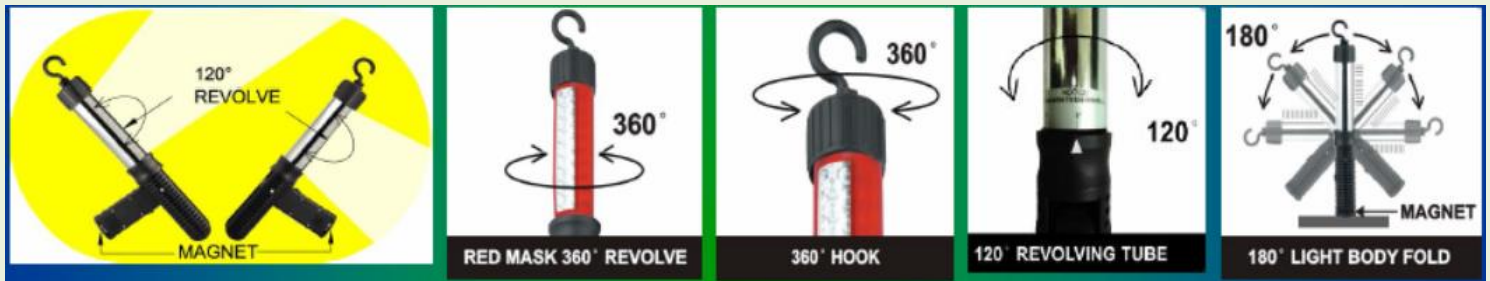

Power:

Plugs into 12V cigarette lighter

Transformer : Input : AC100/240V ; Output : DC12V , 500Ma

CE approval UL approval

IC control area with key switch in 5 parts.				
① STROBE LIGHT	② STEADY ON	③ SLOW FLASH	④ RAPID FLASH	⑤ OFF
15hrs	4hrs	40hrs	50hrs	OFF
All sections tested by individually based on fully charged battery. The working hours for reference only.				

HY-AWL230FR

Patent

2 IN 1 60 LED WLIGHT/ WORKING LIGHT

- * Super bright LED bulbs & energy-saving.
- * Portable for all lighting purposes.
- * 360° revolving red mask & S-hook.
- * Attaching its magnet, the light body could fold 180°.
- * 120° revolving tube.
- * The lens is convex designed and could focus.
- * With 5-functions lamp which is strobe light, all on, slow flash, rapid flash & off.
- * Using the 2000mAh AA Nickel-Metal-Hydride battery. (4.8V)

Power:

Plugs into 12V cigarette lighter

Transformer : Input : AC100/240V ; Output : DC12V , 500Ma

CE approval UL approval

IC control area with key switch in 5 parts.

① STROBE LIGHT	② STEADY ON	③ SLOW FLASH	④ RAPID FLASH	⑤ OFF
20hrs	7hrs	55hrs	60hrs	OFF

1. LED type: 3528 SMD
2. LED quantity: 66pcs LED white light.
3. Version with switch.
4. Apply to all DC 12V vehicles.
5. Bright light despite low current draw.
6. Wrinkle-Resistant, Anti-Slip.
7. Easy to carry.