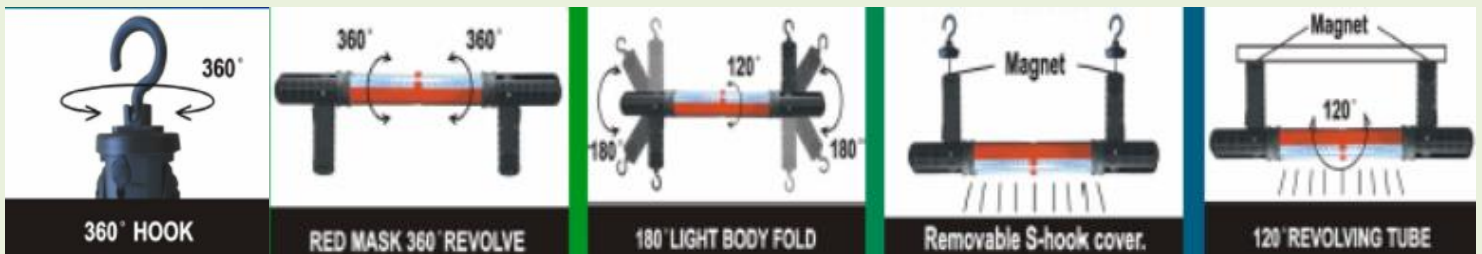

LED Warn Light / Work Light Series

HY-AWL260FR

Patent

2 IN 1 60 LED WRN LIGHT/ WORKING LIGHT

Features:

- *Super bright LED bulbs & energy-saving.
- * Portable for all lighting purposes.
- * 360° revolving red mask & S-hook.
- * 180° folding body & both sides with strong magnet.
- * 120° revolving tube.
- * The lens is convex designed and could focus.
- * With 5-functions lamp which is strobe light , all on , slow flash, rapid flash & off.
- *Using the 2000mAh AA Nickel-Metal-Hydride battery. (4.8V)

Power:

Plugs into 12V cigarette lighter

Transformer : Input : AC100/240V ; Output : DC12V , 500Ma

CE approval UL approval

IC control area with key switch in 5 parts.				
① STROBE LIGHT	② STEADY ON	③ SLOW FLASH	④ RAPID FLASH	⑤ OFF
15hrs	4hrs	40hrs	50hrs	OFF
All sections tested by individually based on fully charged battery. The working hours for reference only.				