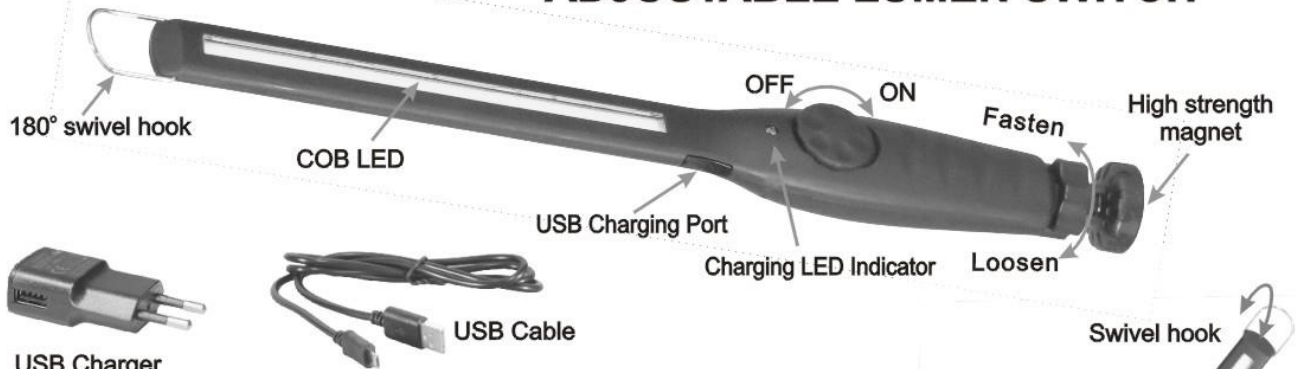

Hoya Star International Limited

HY-HL1115 Ultra Slim LED COB Work Light

ULTRA LED COB SLIM LIGHT

ADJUSTABLE LUMEN SWITCH

USB Charger
 Input: 100~240V AC
 Output: 5V DC 1A

USB Cable

Features :

1. Micro adjustment lumen switch
2. Foldable base with powerful magnet
3. Swivel hanging hook
4. Build in 2200 mAh LI-Ion battery
5. For full light -approx 2.5 hours working hours, for semi light - approx 12 working hours
6. 4 hours charging time:
 in charging - red indicator light on,
 charged completed - blue indicator light on,
 low battery - yellow indicator light on,
7. Comes with 5V 1A USB charger & USB cable

Specifications:

- A. LED Max power : 15W LED COB light
- B. LI-ion Rechargeable battery : 3.7V 2200mAh
- C. Charger input : AC100~240V 50/60Hz
- D. Power output : 5.0V 1000mAh
- E. Charger time : 3.5~4.0hours
- F. Active time : 2.5hours
- G. Storage temperature : -20°C to 70°C
- H. Operation temperature : -5°C to 50°C
- I. Product Size : 375(L) X 40(W) X 30(H) mm

HY-HL9008 Ultra Slim Flexible LED COB Light

FLEXIBLE LED COB SLIM LIGHT

Instruction :

1. Lumen switch – 1stly turn right / left for on / off, then turn the switch slightly right or left for necessary light
2. Built-in 2300 mAh Li-ion battery - for recharging power supply
3. Charging battery – use USB charger and USB cord connected to the USB charging port and plug into socket for re-charging
4. LED charging indicator :
Red light on – in charging
Blue light on – completely charged

Weight: 270 g

Material:

- Body: Plastic Nylon + Fiber Glass
- Light part: Plastic Nylon + Fiber Glass
- Flexible Shaft: Metall Fe
- Lens: Acryl PMMA

Dimensions

- Total length: 445 mm

Lighting Part:

- Length: 125 mm
- Width: 25 mm
- Thickness: 13 mm