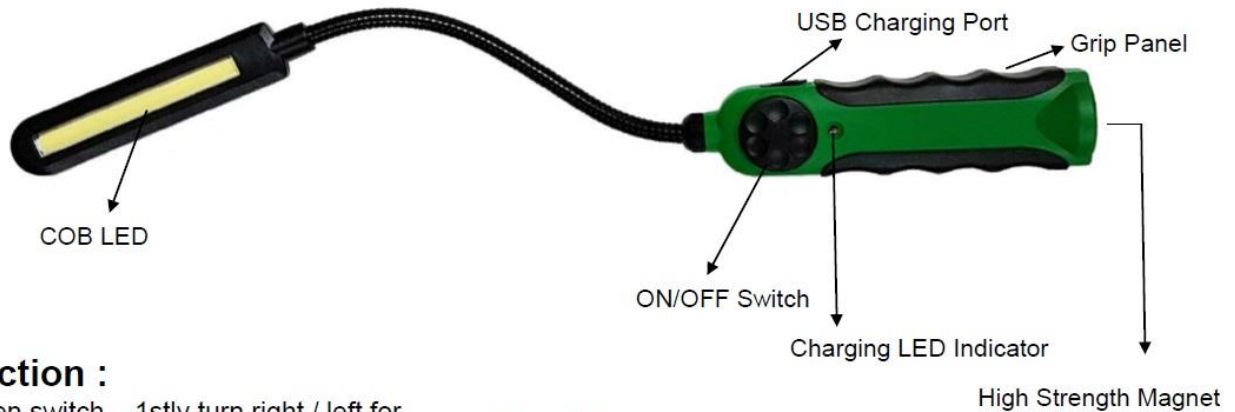

Hoya Star International Limited

HY-HL1115 Ultra Slim LED COB Work Light

ULTRA LED COB SLIM LIGHT

ADJUSTABLE LUMEN SWITCH

USB Charger
 Input: 100~240V AC
 Output: 5V DC 1A

USB Cable

Features :

1. Micro adjustment lumen switch
2. Foldable base with powerful magnet
3. Swivel hanging hook
4. Build in 2200 mAh LI-Ion battery
5. For full light -approx 2.5 hours working hours, for semi light - approx 12 working hours
6. 4 hours charging time:
 in charging - red indicator light on,
 charged completed - blue indicator light on,
 low battery - yellow indicator light on,
7. Comes with 5V 1A USB charger & USB cable

Specifications:

- A. LED Max power : 15W LED COB light
- B. LI-ion Rechargeable battery : 3.7V 2200mAh
- C. Charger input : AC100~240V 50/60Hz
- D. Power output : 5.0V 1000mAh
- E. Charger time : 3.5~4.0hours
- F. Active time : 2.5hours
- G. Storage temperature : -20°C to 70°C
- H. Operation temperature : -5°C to 50°C
- I. Product Size : 375(L) X 40(W) X 30(H) mm

HY-HL9008 Ultra Slim Flexible LED COB Light

FLEXIBLE LED COB SLIM LIGHT

Instruction :

1. Lumen switch – 1stly turn right / left for on / off, then turn the switch slightly right or left for necessary light
2. Built-in 2300 mAh Li-ion battery - for recharging power supply
3. Charging battery – use USB charger and USB cord connected to the USB charging port and plug into socket for re-charging
4. LED charging indicator :
Red light on – in charging
Blue light on – completely charged

Weight: 270 g

Material:

- Body: Plastic Nylon + Fiber Glass
- Light part: Plastic Nylon + Fiber Glass
- Flexible Shaft: Metall Fe
- Lens: Acryl PMMA

Dimensions

- Total length: 445 mm

Lighting Part:

- Length: 125 mm
- Width: 25 mm
- Thickness: 13 mm