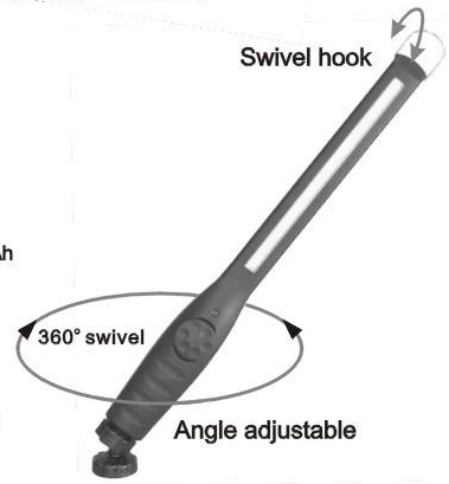

Hoya Star International Limited

HY-HL1115 Ultra Slim LED COB Work Light

ULTRA LED COB SLIM LIGHT

ADJUSTABLE LUMEN SWITCH

USB Charger
 Input: 100~240V AC
 Output: 5V DC 1A

USB Cable

Features :

1. Micro adjustment lumen switch
2. Foldable base with powerful magnet
3. Swivel hanging hook
4. Build in 2200 mAh LI-Ion battery
5. For full light -approx 2.5 hours working hours, for semi light - approx 12 working hours
6. 4 hours charging time:
 in charging - red indicator light on,
 charged completed - blue indicator light on,
 low battery - yellow indicator light on,
7. Comes with 5V 1A USB charger & USB cable

HY-HL9008 Ultra Slim Flexible LED COB Light

FLEXIBLE LED COB SLIM LIGHT

Instruction :

1. Lumen switch – 1stly turn right / left for on / off, then turn the switch slightly right or left for necessary light
2. Built-in 2300 mAh Li-ion battery - for recharging power supply
3. Charging battery – use USB charger and USB cord connected to the USB charging port and plug into socket for re-charging
4. LED charging indicator :
Red light on – in charging
Blue light on – completely charged

Weight: 270 g

Material:

- Body: Plastic Nylon + Fiber Glass
- Light part: Plastic Nylon + Fiber Glass
- Flexible Shaft: Metall Fe
- Lens: Acryl PMMA

Dimensions

- Total length: 445 mm

Lighting Part:

- Length: 125 mm
- Width: 25 mm
- Thickness: 13 mm

Flexible Shank:

- Length 170 mm
- Diameiter: 8 mm

Handle part:

- Length: 150 mm
- Width: 40 mm - Thickness: 34 mm